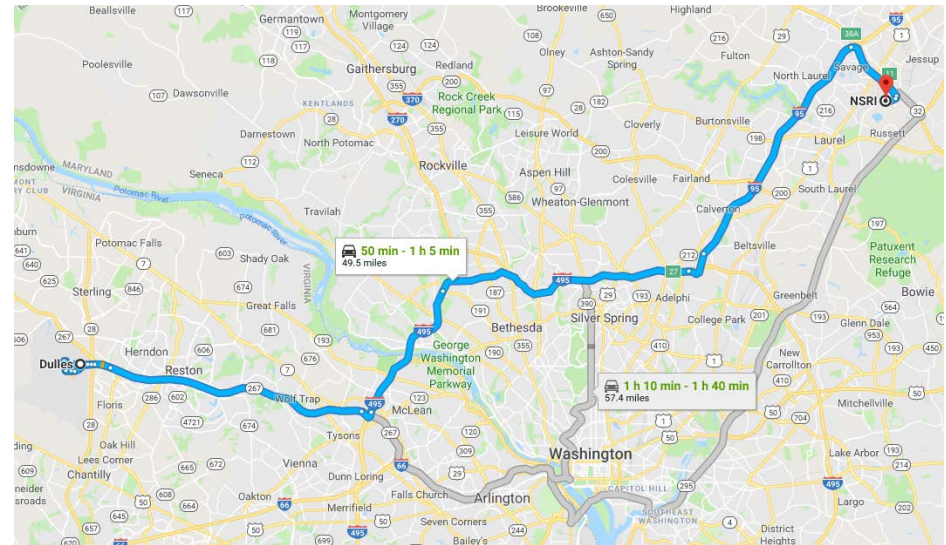

4. Merge onto Aviation Dr 9 min (3.2 mi)
5. Use the right 2 lanes to turn right onto Autopilot Dr 0.2 mi
6. Turn left onto Rudder Rd 0.4 mi
7. Make a U-turn 0.1 mi
8. Turn right at the 1st cross street onto Autopilot Dr 440 ft
9. Turn left onto Aviation Dr 0.4 mi
10. Use the left 2 lanes to take the ramp to State Hwy 28/I-66 0.6 mi
11. Keep left at the fork, follow signs for VA-28 N/VA-7/Sterling 0.1 mi
12. Keep right at the fork to continue toward VA-267 E 0.2 mi
  ▲ Partial toll road
13. Keep left at the fork and merge onto VA-267 E 0.7 mi
  ▲ Toll road

Continue on VA-267 E. Take I-495 N and I-95 N to Dorsey Run Rd in 6, Savage. Take exit 11 from MD-32 E

14. Merge onto VA-267 E 45 min (45.2 mi)
    ▲ Toll road
  15. Use the right 2 lanes to take the EXIT 18 B/I-495 N exit toward Baltimore 11.2 mi
  16. Merge onto I-495 N 0.7 mi
    1 Entering Maryland
  17. Keep right at the fork to stay on I-495 N 6.5 mi
  18. Use the right 2 lanes to take exit 27 for I-95 N toward Baltimore 11.5 mi
  19. Continue onto I-95 N 1.3 mi
  20. Take exit 38A to merge onto MD-32 E toward Fort Meade 11.0 mi
  21. Take exit 11 for Dorsey Run Rd 2.5 mi
  22. Keep right at the fork, follow signs for Dorsey Run Road 0.4 mi
2. 249 ft

Take Junction Dr to your destination

23. Turn right onto Dorsey Run Rd 2 min (0.6 mi)
  24. Turn right at the 1st cross street onto Junction Dr 0.1 mi
- 0.4 mi

- Continue on Junction Drive for .4 miles

- Turn left into 9070 Junction Drive

- Arrive NSRI Suite F parking lot

UNIVERSITY OF
Nebraska

LINCOLN | OMAHA | KEARNEY | MEDICAL CENTER

**NATIONAL STRATEGIC
RESEARCH INSTITUTE**

at the University of Nebraska