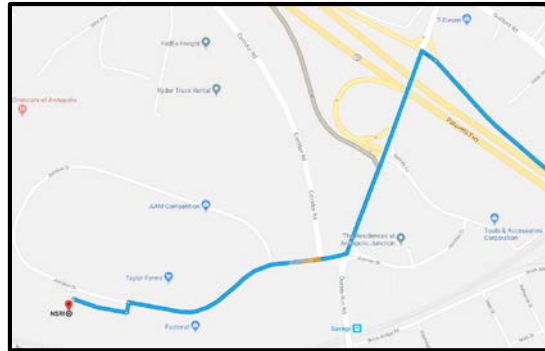

Continue on I-195 W. Take MD-295 S and Baltimore-Washington Pkwy to Dorsey Run Rd in Annapolis Junction. Take exit 11 from MD-32 W

- ↑ 5. Continue onto I-195 W (signs for MD-170/Interstate 95/Annapolis/Baltimore/Washington/MD-295/170/Annapolis) 11 min (10.7 mi)
- ↘ 6. Take exit 2B for MD-295 S/Balt/Wash Pkwy toward Washington 1.6 mi
- ↗ 7. Merge onto MD-295 S 0.3 mi
- ↑ 8. Continue onto Baltimore-Washington Pkwy 5.5 mi
- ↘ 9. Take the exit onto MD-32 W toward Columbia 1.8 mi
- ↘ 10. Take exit 11 for Dorsey Run Road 1.2 mi

Continue on Dorsey Run Rd to your destination

- ↩ 11. Use the left 2 lanes to turn left onto Dorsey Run Rd (signs for Dorsey Run Road) 3 min (0.8 mi)
- ↗ 12. Turn right onto Junction Dr 0.3 mi

- Continue on Junction Drive for .4 miles

- Turn left into 9070 Junction Drive

- Arrive NSRI Suite F parking lot

DIRECTIONS TO NSRI FROM IAD

From Dulles to NSRI: 9070 Junction Dr., Suite F, Annapolis Junction, MD. 20701

Get on VA-267 E in Hunter Mill from Autopilot Dr and Aviation Dr

Take Junction Dr to your destination

- 23. Turn right onto Dorsey Run Rd 2 min (0.6 mi)
 - 24. Turn right at the 1st cross street onto Junction Dr 0.1 mi
- 0.4 mi

- Continue on Junction Drive for .4 miles