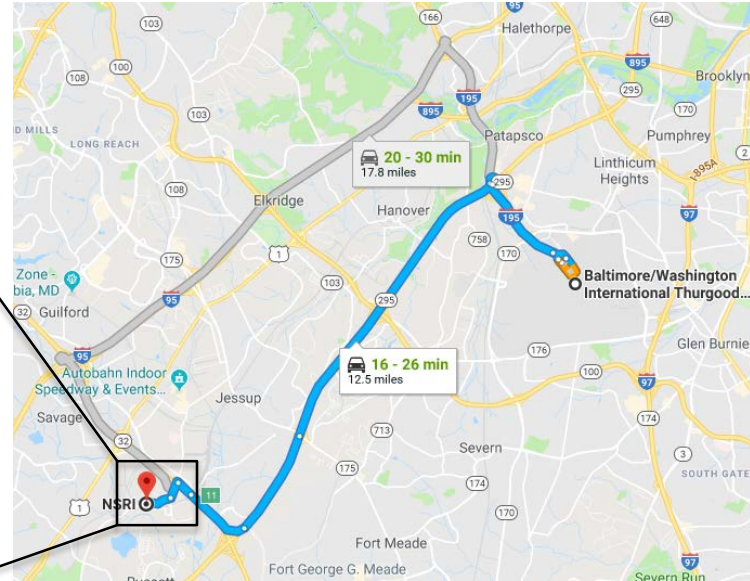

DIRECTIONS TO NSRI FROM BWI

From BWI to NSRI: 9070 Junction Dr., Suite F, Annapolis Junction, MD. 20701

Baltimore/Washington International Thurgood Marshall Airport

Baltimore, MD 21240

Follow Service Rd Lower Level and Friendship Rd to I-195 W

- ↑ 1. Head southeast on Friendship Rd 5 min (1.0 mi)
- ↩ 2. Use the 2nd from the left lane to continue on Service Rd Lower Level 92 ft
- ↑ 3. Continue straight to stay on Service Rd Lower Level 390 ft
- ↩ 4. Keep left to continue on Friendship Rd 0.6 mi

Continue on I-195 W. Take MD-295 S and Baltimore-Washington Pkwy to Dorsey Run Rd in Annapolis Junction. Take exit 11 from MD-32 W

- ↑ 5. Continue onto I-195 W (signs for MD-170/Interstate 95/Annapolis/Baltimore/Washington/MD-295/170/Annapolis) 11 min (10.7 mi)
- ↘ 6. Take exit 2B for MD-295 S/Balt/Wash Pkwy toward Washington 1.6 mi
- ↗ 7. Merge onto MD-295 S 0.3 mi
- ↑ 8. Continue onto Baltimore-Washington Pkwy 5.5 mi
- ↘ 9. Take the exit onto MD-32 W toward Columbia 1.8 mi
- ↘ 10. Take exit 11 for Dorsey Run Road 1.2 mi

Continue on Dorsey Run Rd to your destination

- ↩ 11. Use the left 2 lanes to turn left onto Dorsey Run Rd (signs for Dorsey Run Road) 3 min (0.8 mi)
- ↗ 12. Turn right onto Junction Dr 0.3 mi

- Continue on Junction Drive for .4 miles

- Turn left into 9070 Junction Drive

- Arrive NSRI Suite F parking lot